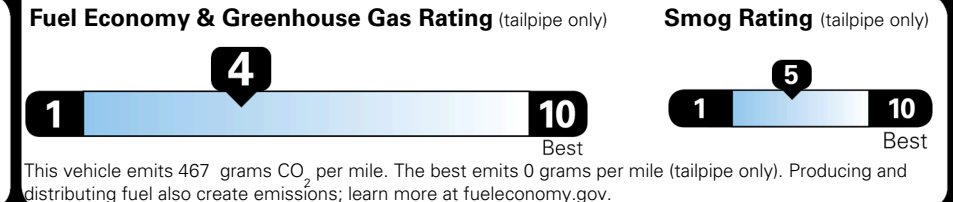

Full Tank of Gas

GENESIS WARRANTY

- 5-year/60,000-mile New Vehicle Warranty*
- 10-year/100,000-mile Powertrain Warranty*
- 7-year/Unlimited-mile Anti-perforation Warranty*
- Limited warranties, see retailer for details

Manufacturer's Suggested Retail Price: $87,650.00

ADDED FEATURES:

- *SAVILE SILVER(SSS) Paint $650.00
- Accessories
- *All Season Fitted Liners $235.00
- *Cargo Mat $200.00
- *Mud Guard Kit $170.00
- *Cargo Net $80.00
- *First Aid Kit $65.00
- *NFC Key Card $30.00

SOLD TO: SC701 SHIPPED TO: SC701
GENESIS OF COLUMBIA
9950 FARROW ROAD
COLUMBIA SC 29203

VIN: KMUJBESC8TU350182	EXTERIOR COLOR: SAVILE SILVER	INTERIOR/SEAT COLOR: ULTRAMARINE BLUE W/
MODEL: 8SFAAJ9GC7A5	PORT OF ENTRY: BR	TRANSPORT: TRUCK
EMISSIONS: This vehicle is certified to meet emission requirements in all 50 states		ACCESSORY WEIGHT: 21 lbs./ 10 kgs.

TOTAL PRICE: $90,575.00

104 A 1286TOSCA 600

Inland Freight & Handling : $1,495.00

EPA DOT Fuel Economy and Environment

Gasoline Vehicle

Fuel Economy

19 MPG
combined city/hwy

17 MPG
city

22 MPG
highway

5.3 gallons per 100 miles

Standard SUVs range from 12 to 115 MPG. The best vehicle rates 146 MPGe.

You spend $8,000
more in fuel costs over 5 years
compared to the average new vehicle.

Annual fuel cost $3,300

Actual results will vary for many reasons, including driving conditions and how you drive and maintain your vehicle. The average new vehicle gets 29 MPG and costs $8,500 to fuel over 5 years. Cost estimates are based on 15,000 miles per year at $ 4.15 per gallon. MPGe is miles per gasoline gallon equivalent. Vehicle emissions are a significant cause of climate change and smog.

fueleconomy.gov

Calculate personalized estimates and compare vehicles

GOVERNMENT 5-STAR SAFETY RATINGS

Overall Vehicle Score ★ ★ ★ ★ ★

Based on the combined rating of frontal, side and rollover. Should ONLY be compared to other vehicles of similar size and weight.

Frontal Crash	Driver Passenger	★ ★ ★ ★
Based on the risk of injury in a frontal impact. Should ONLY be compared to other vehicles of similar size and weight.		
Side Crash	Front seat Rear seat	★ ★ ★ ★ ★
Based on the risk of injury in a side impact.		
Rollover		★ ★ ★ ★
Based on the risk of rollover in a single-vehicle crash.		

Manufacturer's suggested retail price includes manufacturer's recommended pre-delivery service. Gasoline license and title fees state and local taxes and dealer installed options and accessories are not included in the manufacturer's suggested retail price. This label has been affixed to this vehicle by Genesis Motor America, pursuant to the requirements of 15 U.S.C. 1231 et seq. which prohibits its removal or alteration prior to delivery to the ultimate purchaser.

Star ratings range from 1 to 5 stars (★★★★★) with 5 being the highest.
Source: National Highway Traffic Safety Administration (NHTSA).
www.safercar.gov or 1-888-327-4236

PARTS CONTENT INFORMATION

FOR VEHICLES IN THIS CARLINE: U.S./CANADIAN PARTS CONTENT: 3 %

MAJOR SOURCES OF FOREIGN PARTS CONTENT: KOREA: 80 %

FOR THIS VEHICLE: FINAL ASSEMBLY POINT: ULSAN, KOREA

COUNTRY OF ORIGIN:

ENGINE: KOREA TRANSMISSION: KOREA

Note: Parts content does not include final assembly, distribution, or other non-parts costs.